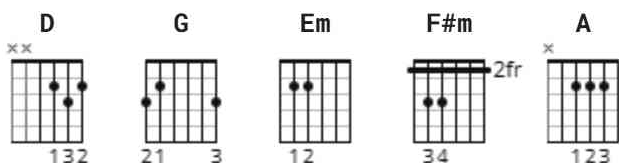

Who Knows Where The Time Goes Chords by Fairport Convention

Difficulty: intermediate

Tuning: E A D G B E

Capo: 2nd fret

CHORDS

STRUMMING PATTERN

72 bpm

WHO KNOWS WHERE THE TIME GOES

capo 2

D G D G

Across the evening sky, all the birds are leaving

D G D G

But how can they know it's time for them to go?

Em F#m Em F#m G

Before the winter fire, I will still be dreaming

G D

Who knows where the time goes?

D **G** **D** **G**
And I am not alone while my love is near me
D **G** **D** **G**
I know it will be so until it's time to go
 Em **F#m**
So come the storms of winter and
Em **F#m** **G**
then the birds in spring again
G **D**
I have no fear of time
 A **G** **D**
For who knows how my love grows?
 Em **G** **D**
And who knows where the time goes?