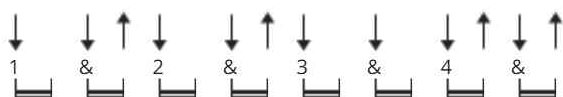

Who Knows Where The Time Goes Chords by Fairport Convention

Difficulty: intermediate

Tuning: E A D G B E

Capo: 2nd fret

CHORDS

STRUMMING PATTERN

72 bpm

WHO KNOWS WHERE THE TIME GOES